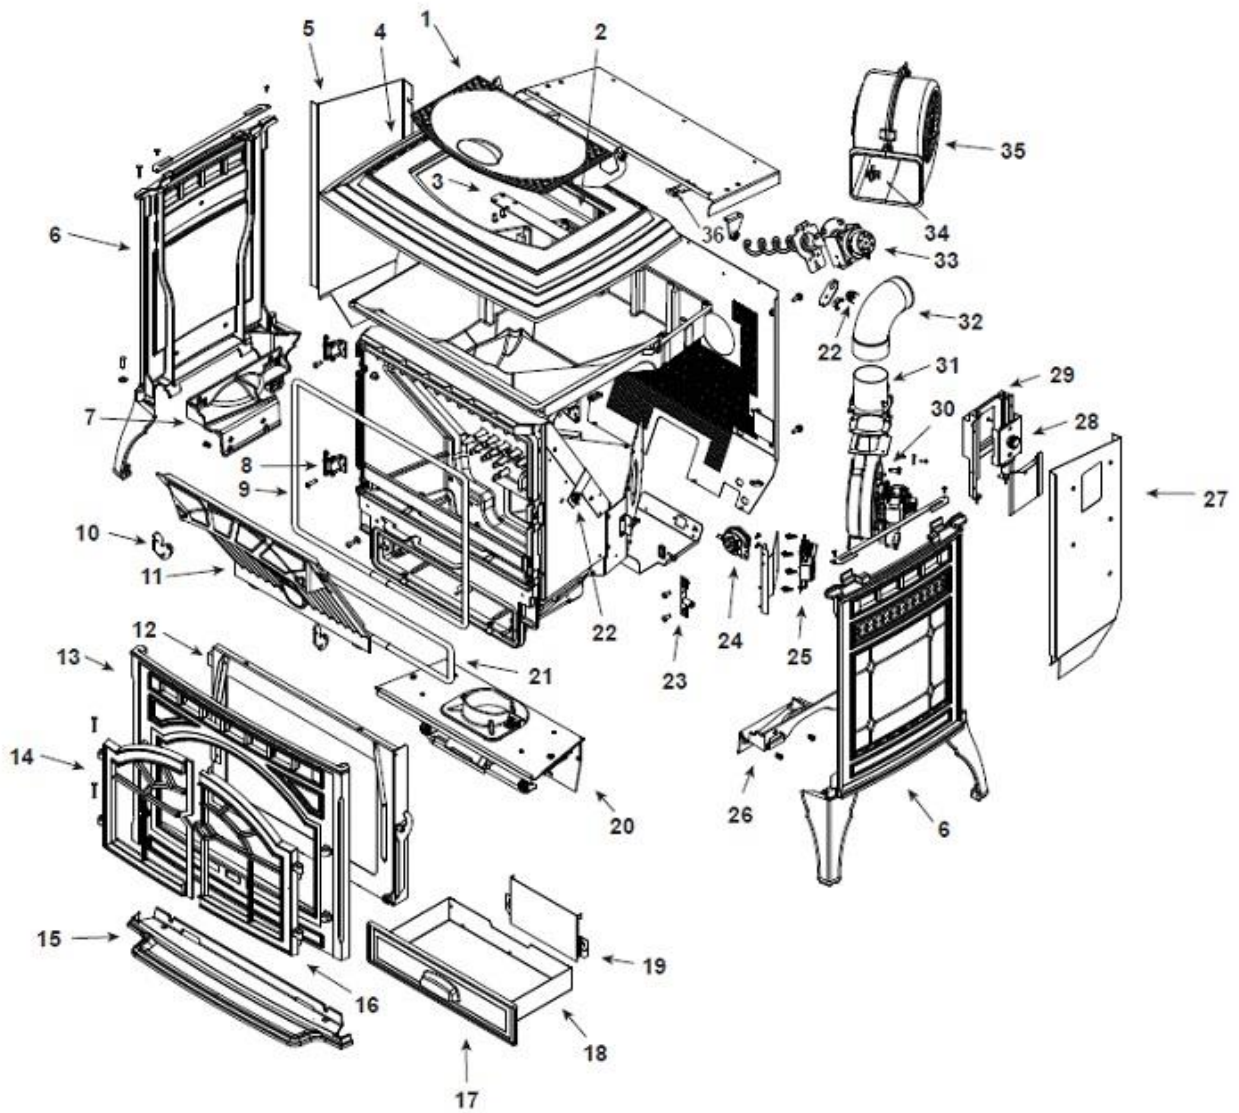

Quadra-Fire Mt. Vernon E2

#12 Door Assembly

ITEM	DESCRIPTION	COMMENTS	PART NUMBER
12	Door Assembly		SRV7080-015
12.1	Glass Retainer		7034-136
12.2	Glass Assembly w/Gasket		7034-007
	Gasket, Channel 1/8 x 1-1/4 x 10		7000-377/10
12.3	Hinge Female		450-2910
12.4	Door Latch Assembly		413-5200
13	Front, Face	Matte Black	7005-108MBK
		Porcelain Black	7005-108PBK
		Porcelain Dark Blue	7005-108PDB
		Porcelain Frost	7005-108PFT
		Porcelain Mahogany	7005-108PMH
		Sienna Bronze	7005-108CSB
	Rivet, Button Head	Pkg of 25	25272/25
14	Door Left	Matte Black	7005-110MBK
		Porcelain Black	7005-110PBK
		Porcelain Dark Blue	7005-110PDB
		Porcelain Frost	7005-110PFT
		Porcelain Mahogany	7005-110PMH
		Sienna Bronze	7005-110CSB
15	Ash Lip	Matte Black	7080-140MBK
		Porcelain Black	7080-140PBK
		Porcelain Dark Blue	7080-140PDB
		Porcelain Frost	7080-140PFT
		Porcelain Mahogany	7080-140PMH
		Sienna Bronze	7080-140CSB

ITEM	DESCRIPTION	COMMENTS	PART NUMBER
16	Door Right	Matte Black	7005-109MBK
		Porcelain Black	7005-109PBK
		Porcelain Dark Blue	7005-109PDB
		Porcelain Frost	7005-109PFT
		Porcelain Mahogany	7005-109PMH
		Sienna Bronze	7005-109CSB
17	Ash Pan Door		7034-133
18	Ash Pan Assembly		SRV7034-069
	Twin Ball Catch		SRV7000-532
19	Intake Shield		7034-224

**#20 Firepot Riser Assembly**

20	Firepot Riser Assembly		SRV7080-002
20.1	Firepot Assembly		SRV7034-072B
20.2	Gasket, Firepot		7034-190
20.3	Spring	Pkg of 4	7000-513/4
20.4	Rail, Auto-clean		SRV7034-152
20.5	Plow Weldment, Auto-clean		7034-024
20.6	Hitch Pin Clip, 3/32	Pkg of 10	7000-374/10
20.7	Firepot Bottom		7034-153
20.8	Firepot Floor Lever Assembly		SRV7080-018
21	Gasket, Rope, Ash Door		SRV7034-178
22	Snap Disc, L250F Manual Reset		SRV230-1290
23	Latch Bracket Assembly		7034-049