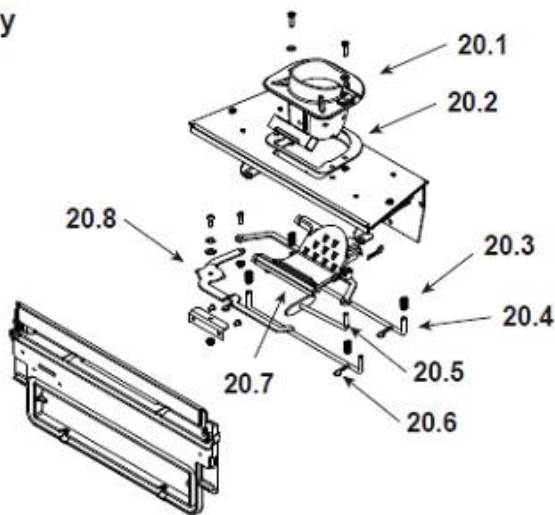

Quadra-Fire Mt. Vernon E2

#12 Door Assembly

ITEM	DESCRIPTION	COMMENTS	PART NUMBER
12	Door Assembly		SRV7080-015
12.1	Glass Retainer		7034-136
12.2	Glass Assembly w/Gasket		7034-007
	Gasket, Channel 1/8 x 1-1/4 x 10		7000-377/10
12.3	Hinge Female		450-2910
12.4	Door Latch Assembly		413-5200
13	Front, Face	Matte Black	7005-108MBK
		Porcelain Black	7005-108PBK
		Porcelain Dark Blue	7005-108PDB
		Porcelain Frost	7005-108PFT
		Porcelain Mahogany	7005-108PMH
		Sienna Bronze	7005-108CSB
	Rivet, Button Head	Pkg of 25	25272/25
14	Door Left	Matte Black	7005-110MBK
		Porcelain Black	7005-110PBK
		Porcelain Dark Blue	7005-110PDB
		Porcelain Frost	7005-110PFT
		Porcelain Mahogany	7005-110PMH
		Sienna Bronze	7005-110CSB
15	Ash Lip	Matte Black	7080-140MBK
		Porcelain Black	7080-140PBK
		Porcelain Dark Blue	7080-140PDB
		Porcelain Frost	7080-140PFT
		Porcelain Mahogany	7080-140PMH
		Sienna Bronze	7080-140CSB

ITEM	DESCRIPTION	COMMENTS	PART NUMBER
16	Door Right	Matte Black	7005-109MBK
		Porcelain Black	7005-109PBK
		Porcelain Dark Blue	7005-109PDB
		Porcelain Frost	7005-109PFT
		Porcelain Mahogany	7005-109PMH
		Sienna Bronze	7005-109CSB
17	Ash Pan Door		7034-133
18	Ash Pan Assembly		SRV7034-069
	Twin Ball Catch		SRV7000-532
19	Intake Shield		7034-224

**#20 Firepot Riser Assembly**

20	Firepot Riser Assembly		SRV7080-002
20.1	Firepot Assembly		SRV7034-072B
20.2	Gasket, Firepot		7034-190
20.3	Spring	Pkg of 4	7000-513/4
20.4	Rail, Auto-clean		SRV7034-152
20.5	Plow Weldment, Auto-clean		7034-024
20.6	Hitch Pin Clip, 3/32	Pkg of 10	7000-374/10
20.7	Firepot Bottom		7034-153
20.8	Firepot Floor Lever Assembly		SRV7080-018
21	Gasket, Rope, Ash Door		SRV7034-178
22	Snap Disc, L250F Manual Reset		SRV230-1290
23	Latch Bracket Assembly		7034-049