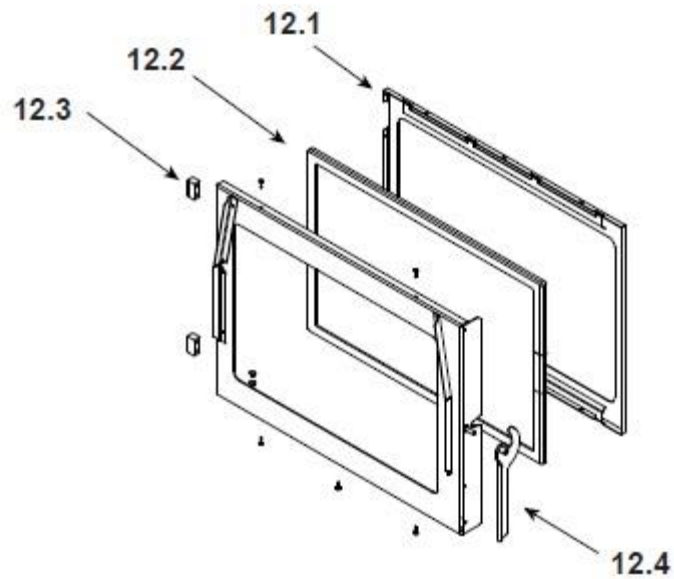

Quadra-Fire Mt. Vernon E2

#12 Door Assembly

ITEM	DESCRIPTION	COMMENTS	PART NUMBER
12	Door Assembly		SRV7080-015
12.1	Glass Retainer		7034-136
12.2	Glass Assembly w/Gasket		7034-007
	Gasket, Channel 1/8 x 1-1/4 x 10		7000-377/10
12.3	Hinge Female		450-2910
12.4	Door Latch Assembly		413-5200
13	Front, Face	Matte Black	7005-108MBK
		Porcelain Black	7005-108PBK
		Porcelain Dark Blue	7005-108PDB
		Porcelain Frost	7005-108PFT
		Porcelain Mahogany	7005-108PMH
		Sienna Bronze	7005-108CSB
	Rivet, Button Head	Pkg of 25	25272/25
14	Door Left	Matte Black	7005-110MBK
		Porcelain Black	7005-110PBK
		Porcelain Dark Blue	7005-110PDB
		Porcelain Frost	7005-110PFT
		Porcelain Mahogany	7005-110PMH
		Sienna Bronze	7005-110CSB
15	Ash Lip	Matte Black	7080-140MBK
		Porcelain Black	7080-140PBK
		Porcelain Dark Blue	7080-140PDB
		Porcelain Frost	7080-140PFT
		Porcelain Mahogany	7080-140PMH
		Sienna Bronze	7080-140CSB

ITEM	DESCRIPTION	COMMENTS	PART NUMBER
16	Door Right	Matte Black	7005-109MBK
		Porcelain Black	7005-109PBK
		Porcelain Dark Blue	7005-109PDB
		Porcelain Frost	7005-109PFT
		Porcelain Mahogany	7005-109PMH
		Sienna Bronze	7005-109CSB
17	Ash Pan Door		7034-133
18	Ash Pan Assembly		SRV7034-069
	Twin Ball Catch		SRV7000-532
19	Intake Shield		7034-224